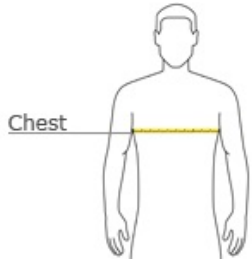

Young Mens Textured Notch Crew Tee DT172

Break some rules in this ultra-hip textured tee.

- 4.4-ounce, 50/25/25 poly/ring spun cotton/rayon
- 24 singles

Textured fabric infuses each garment with unique character. Please allow for slight color variations.

HOW TO MEASURE

CHEST

With arms down at sides, measure around the upper body, under arms and over the fullest part of the chest.

SIZE CHART

	XS	S	M	L	XL	2XL	3XL	4XL
Chest	32-34	35-36	37-39	40-42	43-45	46-48	49-51	52-54